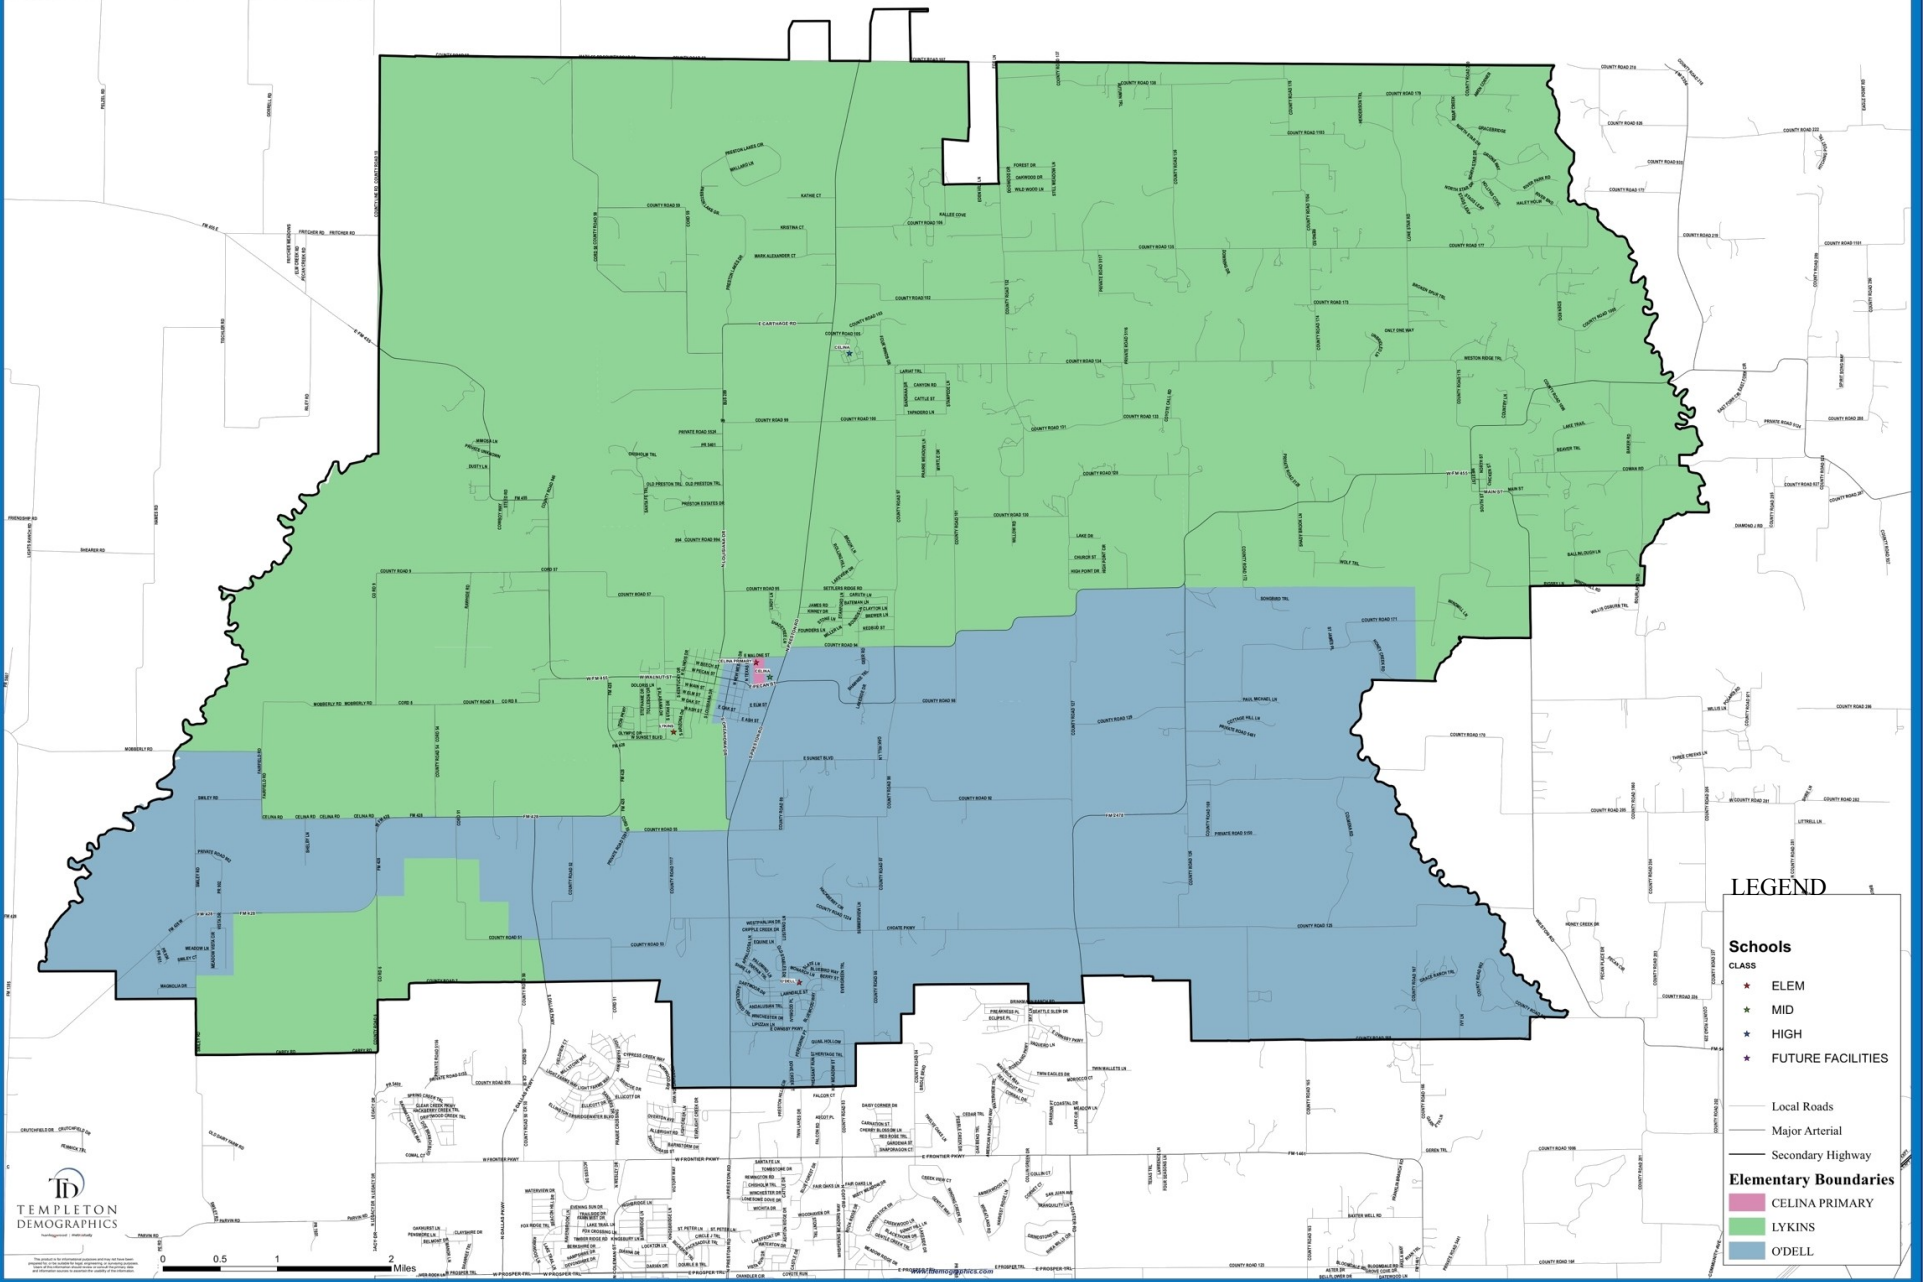

SUBDIVISON	ZONED ELEMENTARY SCHOOL
GLENN CROSSING	O'DELL ELEMENTARY
GREENWAY	O'DELL ELEMENTARY
THE COLUMNS	O'DELL ELEMENTARY
CAMBRIDGE CROSSING	LYKINS ELEMENTARY
GREEN MEADOWS	LYKINS ELEMENTARY
CARTER RANCH	O'DELL ELEMENTARY
BLUEWOOD	O'DELL ELEMENTARY
PARKSIDE	LYKINS ELEMENTARY
HERITAGE	LYKINS ELEMENTARY
BUFFALO RIDGE	LYKIINS ELEMENTARY
DC RANCH	LYKINS ELEMENTARY
OWNSBY FARMS	O'DELL ELEMENTARY
MORGAN LAKE ESTATES	LYKINS ELEMENTARY
CHALK HILL	LYKINS ELEMENTARY
PRESTON 455	O'DELL ELEMENTARY
HIGH POINTE ESTATES	LYKINS ELEMENTARY
RESIDENCES AT COTTAGE HILL	O'DELL ELEMENTARY

UPDATED JULY 2021

Celina Independent School District 2020-21 Elementary School Boundaries

LEGEND

Schools

CLASS

- ★ ELEM
- ★ MID
- ★ HIGH
- ★ FUTURE FACILITIES

— Local Roads

— Major Arterial

— Secondary Highway

Elementary Boundaries

- CELINA PRIMARY
- LYKINS
- O'DELL